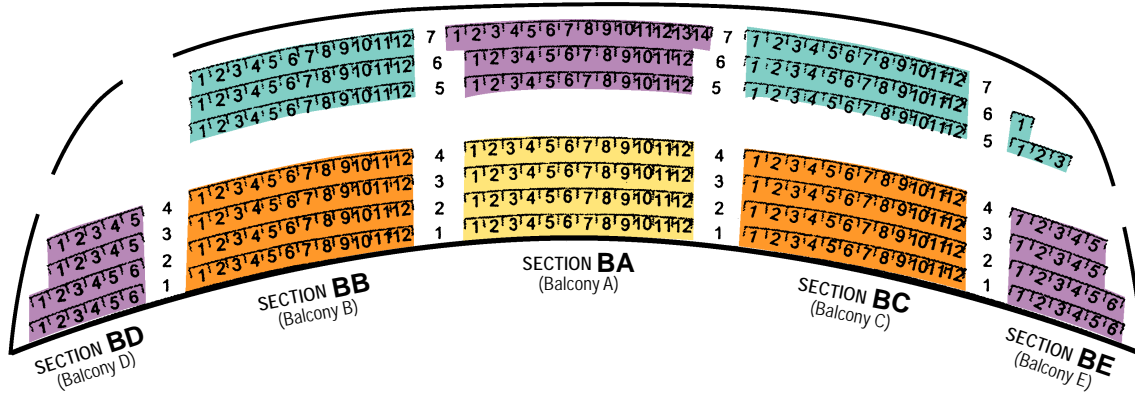

ORPHEUM THEATRE

Symphony Sampler — *The Phoenix Symphony*

Symphony Seating Capacity of 1,338

BALCONY

MAIN FLOOR

STAGE