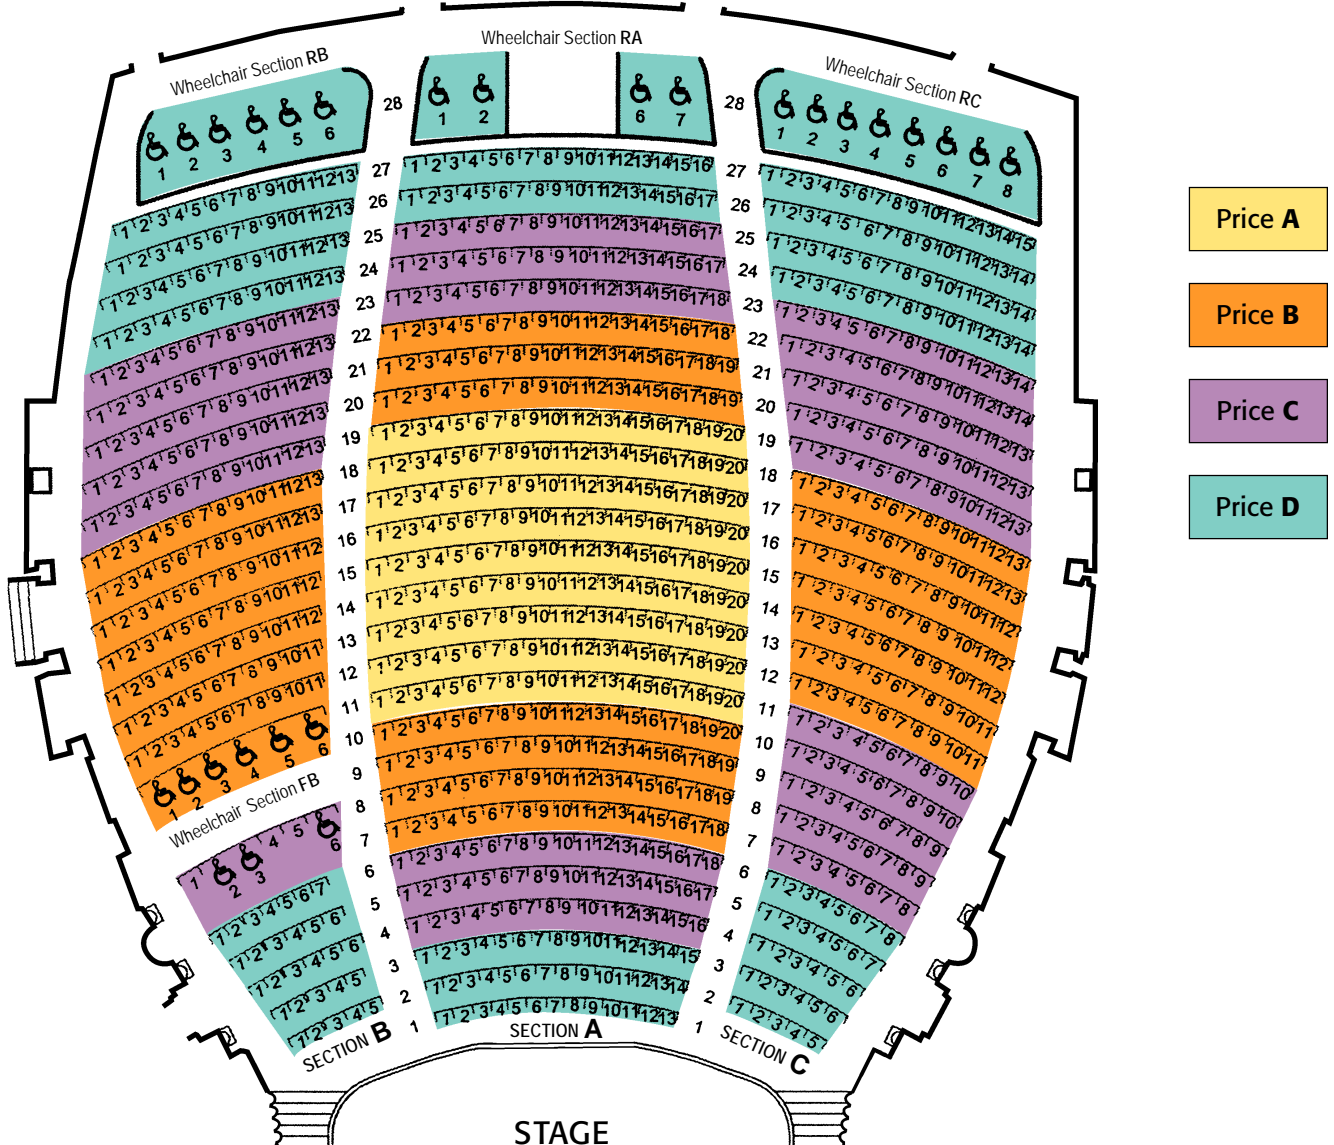

ORPHEUM THEATRE

Symphony Sampler — *The Phoenix Symphony*

Symphony Seating Capacity of 1,338

BALCONY

MAIN FLOOR

STAGE