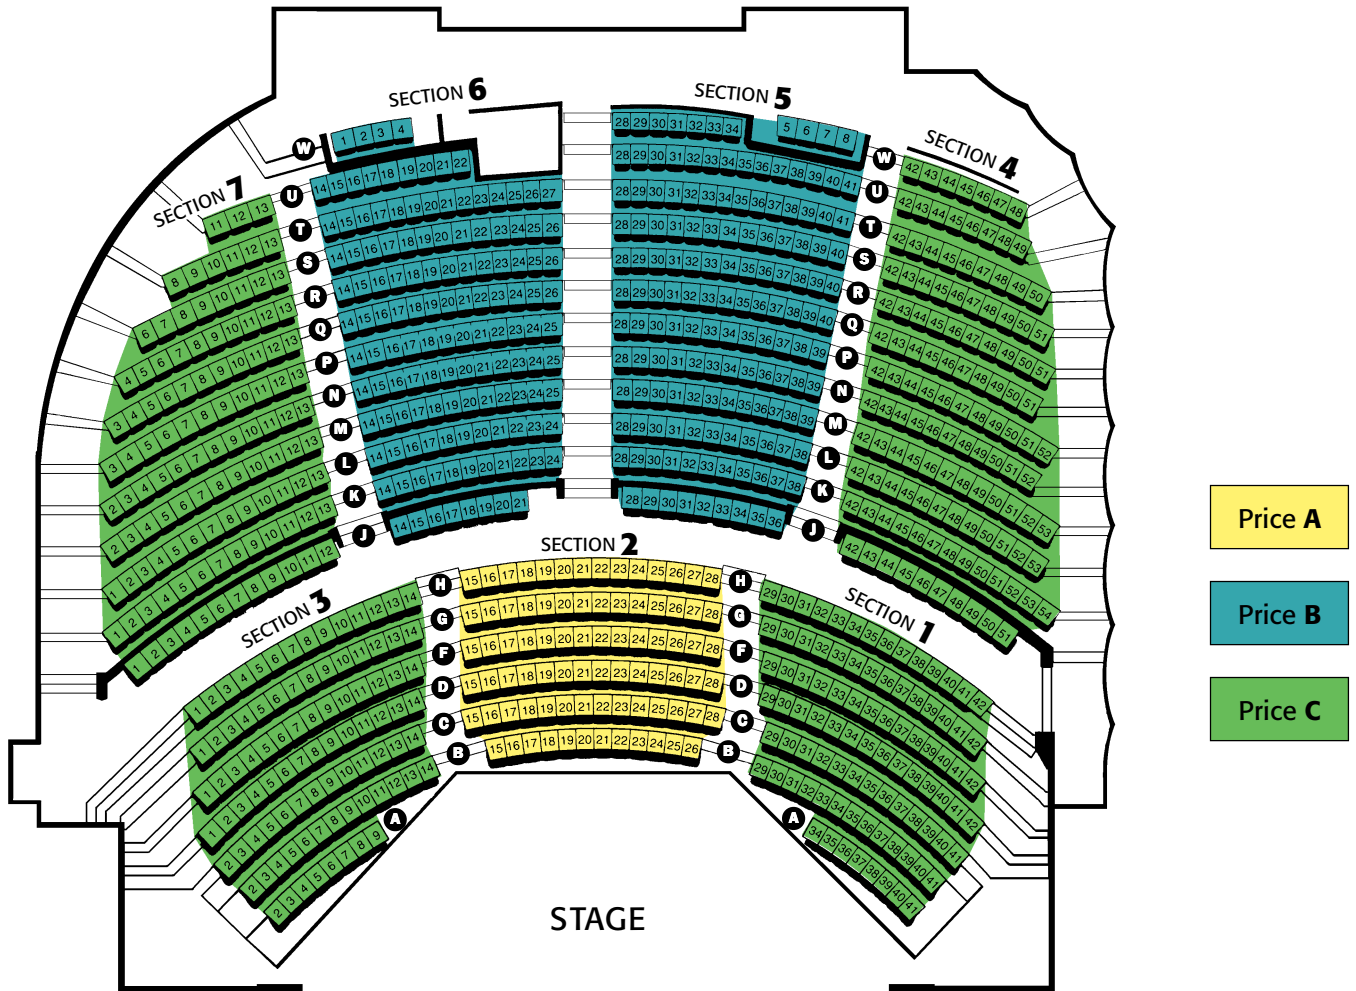

Virginia G. Piper Theater SCOTTSDALE CENTER FOR THE ARTS

Scottsdale Signature Series — *The Phoenix Symphony*
Symphony Seating Capacity of 773

TPS Feb 2005

Questions?

Call during Box Office hours, Monday through Friday, 9 a.m. to 4 p.m., to speak with one of our subscriber representatives.